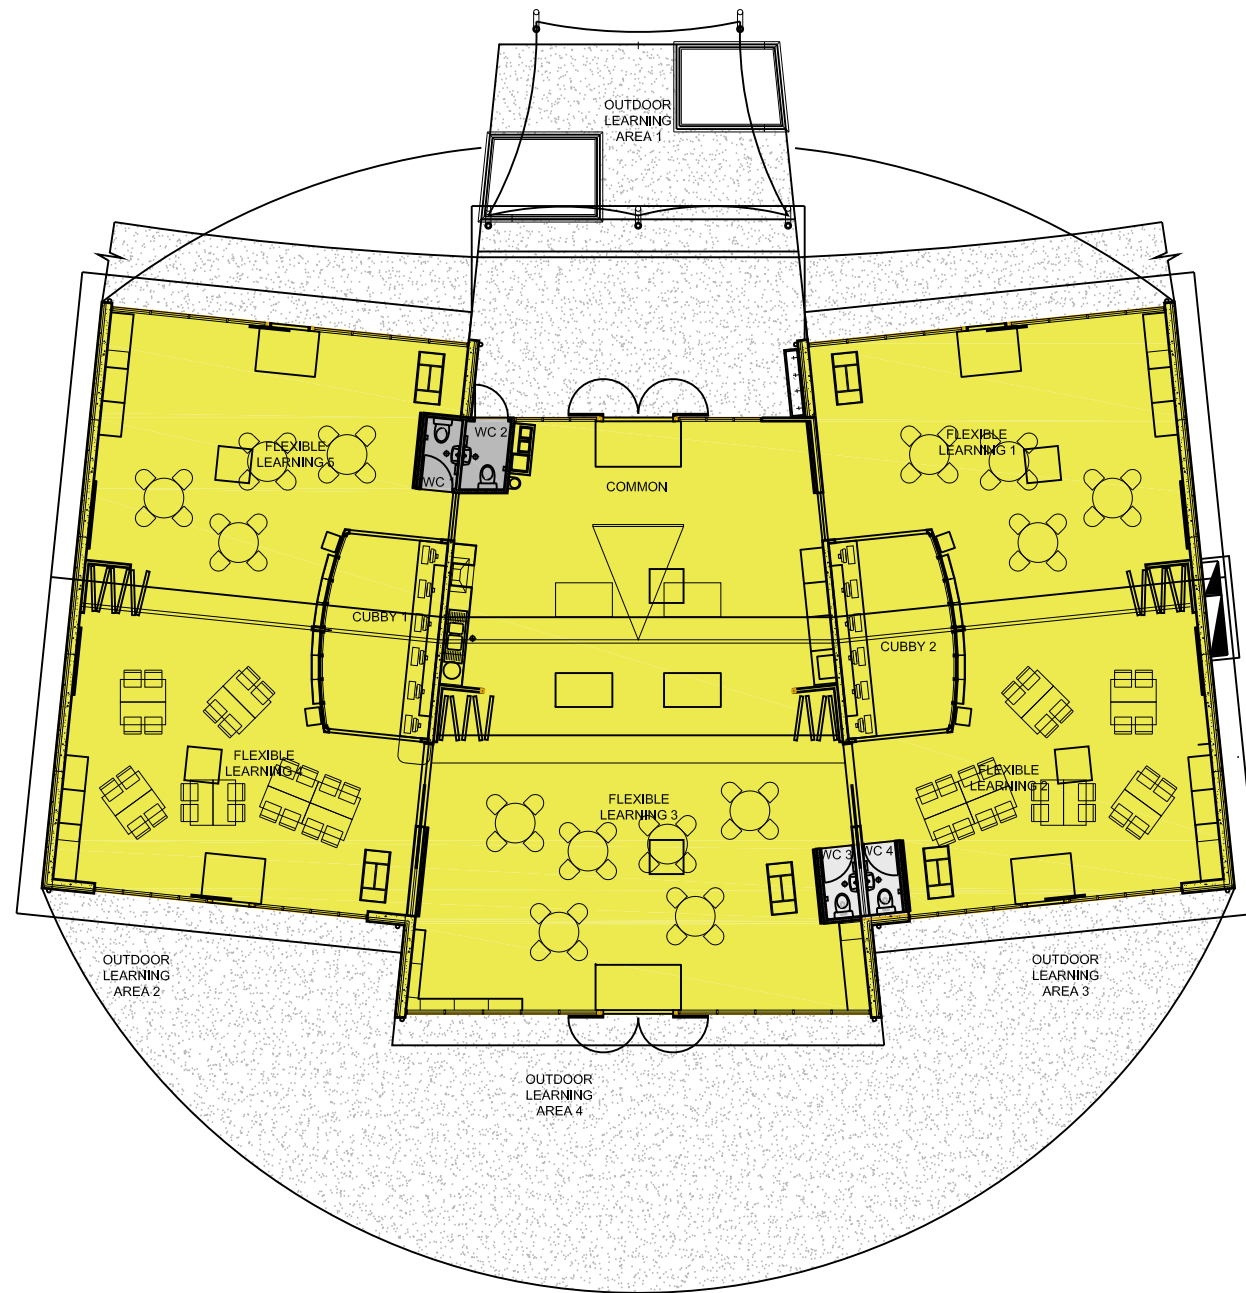

ST BRIGID'S PRIMARY SCHOOL

BAYVIEW ROAD, OFFICER

flexible learning centre floor plan

March 2009

Scale 1:200

BRAND ARCHITECTS

Level 1, 239 Lower Heidelberg Road, East Ivanhoe, Tel 03 9499 5277